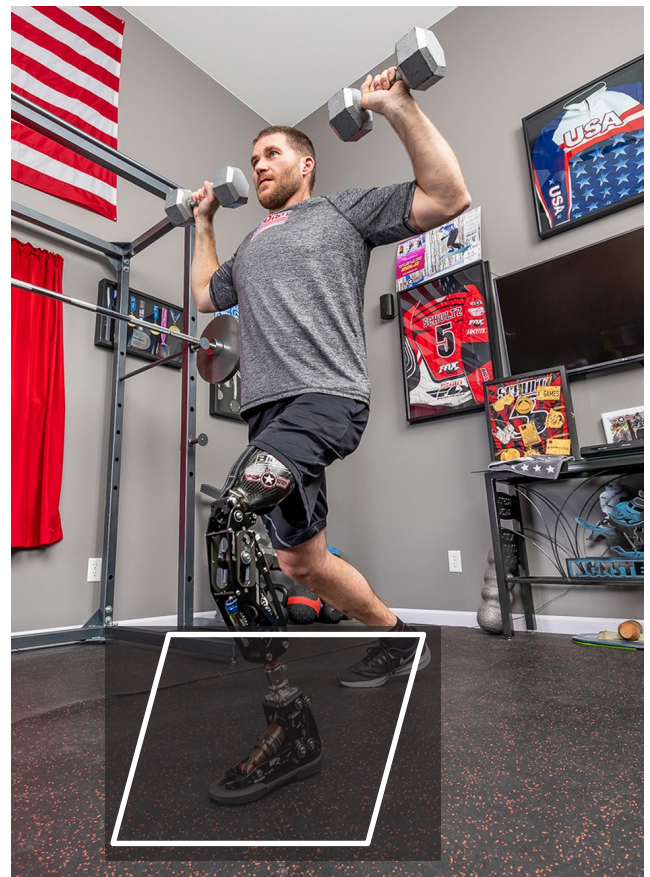

VERSA FOOT²-HD

VS2-HD FOR HEAVY DUTY, HIGH IMPACT USE

Heavy duty category prosthetic foot used for high impact or heavy lifting sport and recreational activities for both AK and BK amputees.

The VF2-HD is a step ahead of the rest in its ability to achieve your natural range of motion while effortlessly absorbing impact, its wide range of adjustability and tuning options, and the customizable sole plate options for different sports and activities. The VF2-HD is based on the design of the widely used Versa Foot2, which is the choice of elite level competitive athletes spanning multiple sports.

KEY FEATURES

Go bigger and push harder with high quality, versatile, and adjustable features that allow for maximum performance and exceptional durability and strength.

30 DEGREES DORSIFLEXION
From the natural position.

PNEUMATIC SPRING AND HYDRAULIC DAMPING
Provide user adjustable ankle resistance.

FLEXIBLE CARBON FIBER AND URETHANE BUMPER
Allow 12 mm of heel flex/cushion.

4 SOLE PLATE OPTIONS
Four interchangeable sole plate options for different activities.

2 ALIGNMENT OPTIONS
Two alignment options for dorsa/plantar flexion via shock mounting locations.